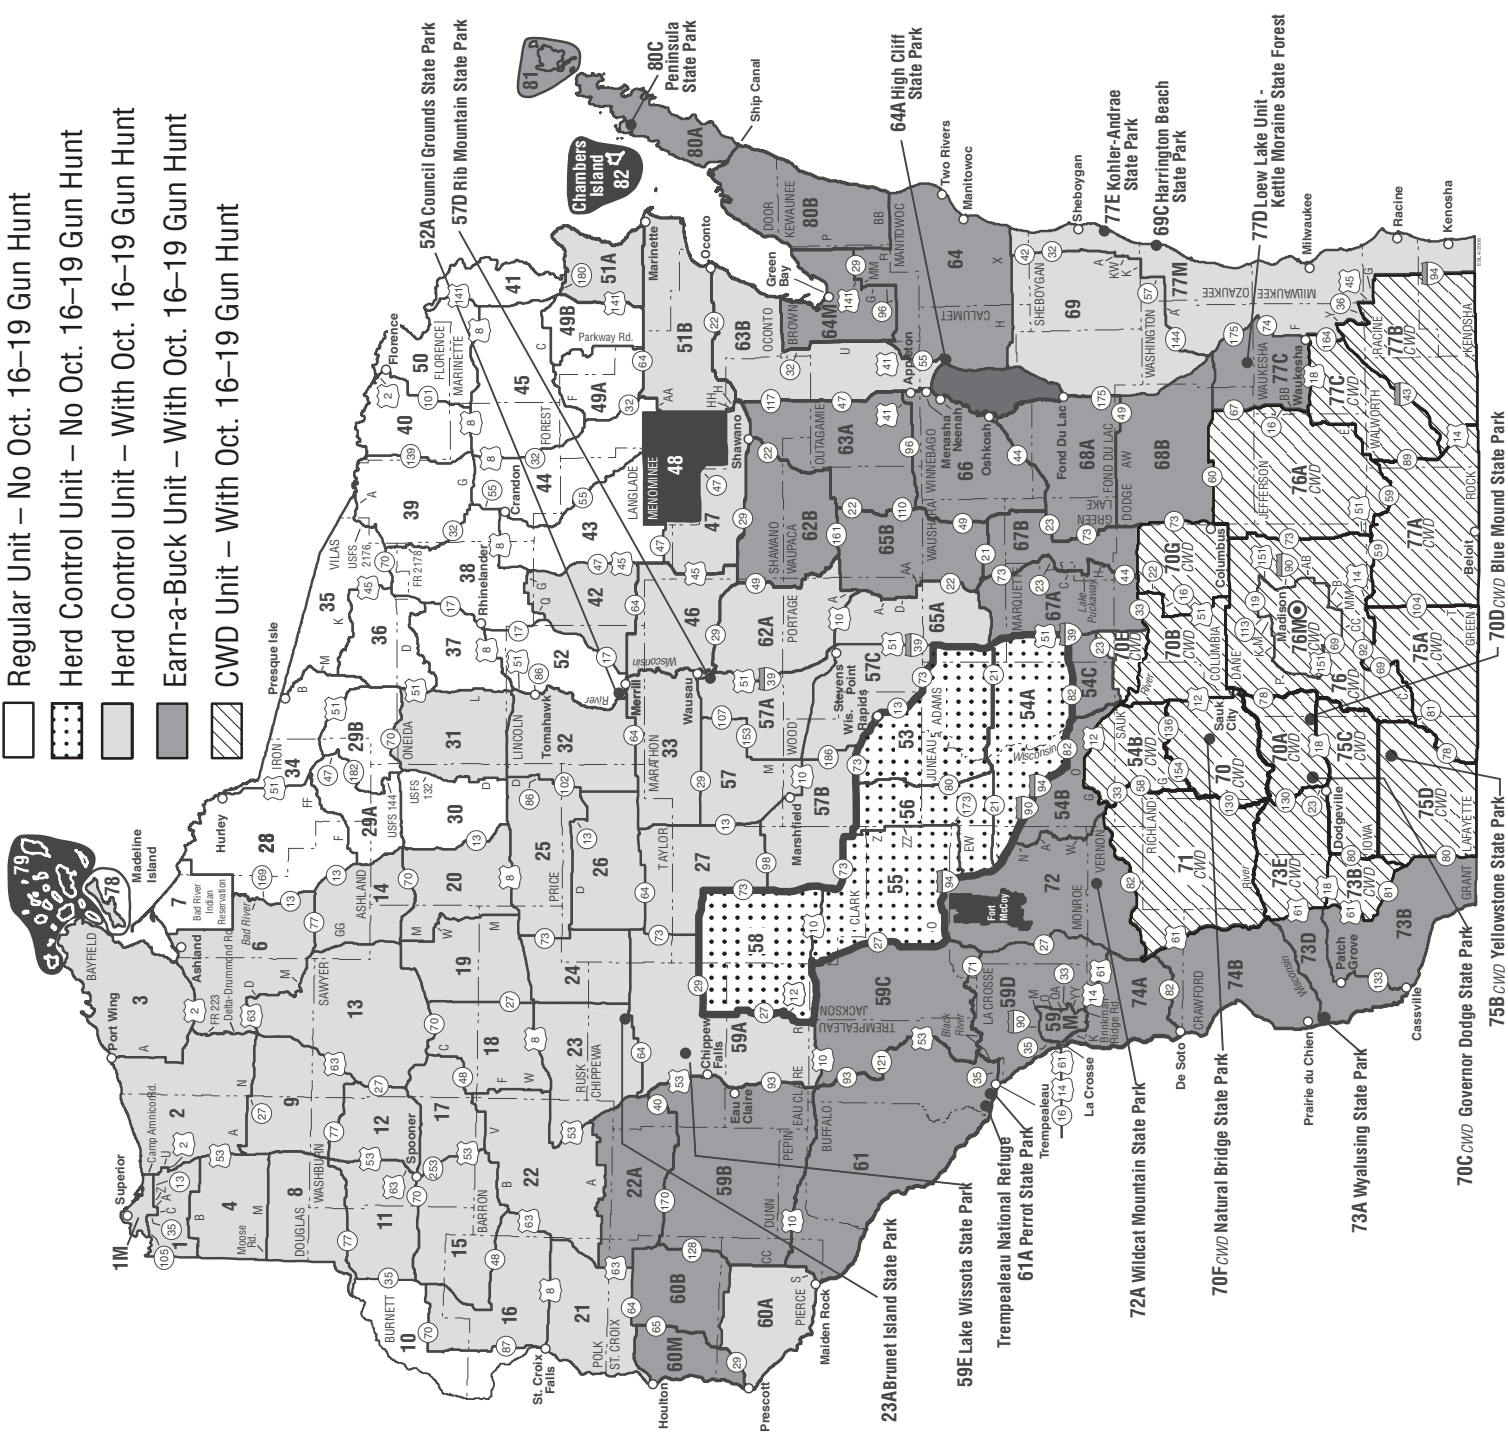

2008 Deer Management Units

See pages 18–24 for all season details.

-  Regular Unit – No Oct. 16–19 Gun Hunt
-  Herd Control Unit – No Oct. 16–19 Gun Hunt
-  Herd Control Unit – With Oct. 16–19 Gun Hunt
-  Earn-a-Buck Unit – With Oct. 16–19 Gun Hunt
-  CWD Unit – With Oct. 16–19 Gun Hunt

* The entire CWD Management Zone is unlimited Earn-a-Buck (except for the 2-day October Youth Gun Deer Hunt and any antlerless deer only season). For deer hunting season structure and regulations specific to the CWD zones, see page 24.