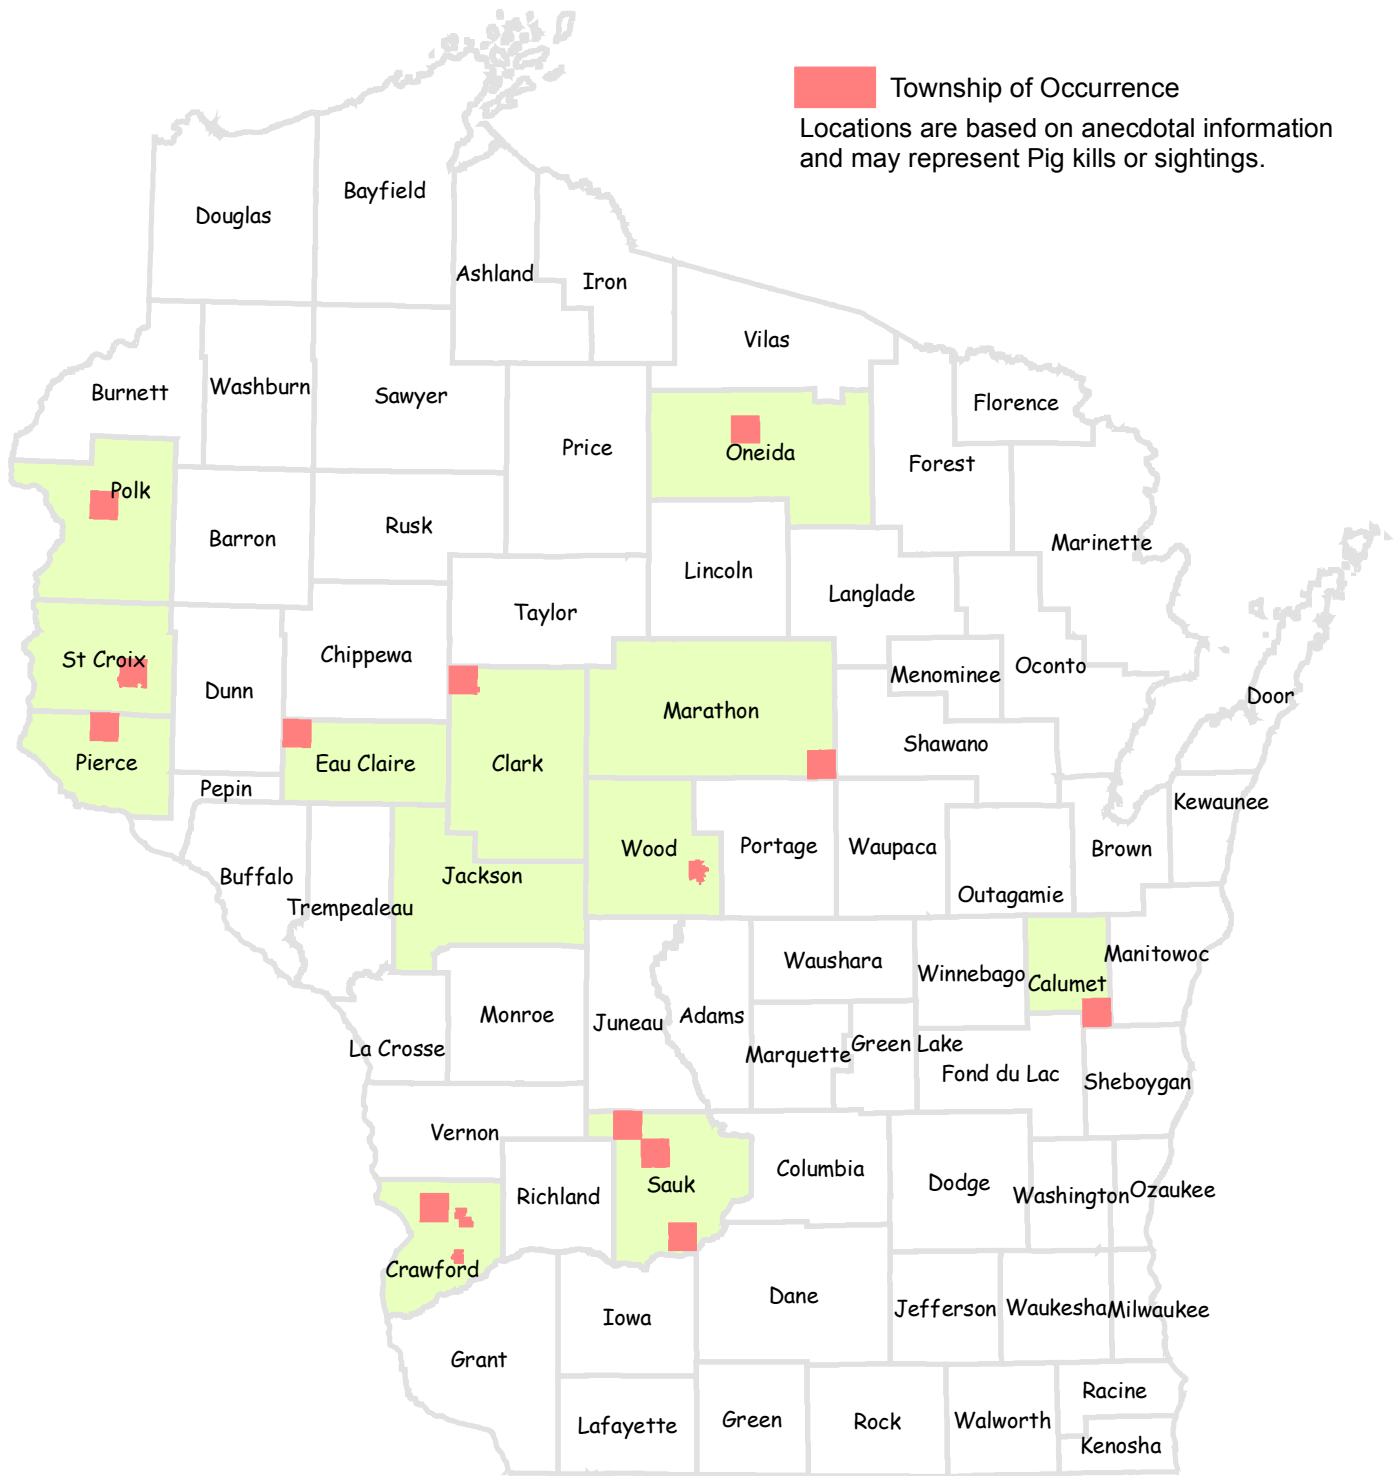

2007 Reports of Feral Pig Sightings and/or Harvests

 Township of Occurrence
 Locations are based on anecdotal information and may represent Pig kills or sightings.

50 25 0 50 Miles

Scale 1:2,650,000

January 29, 2008