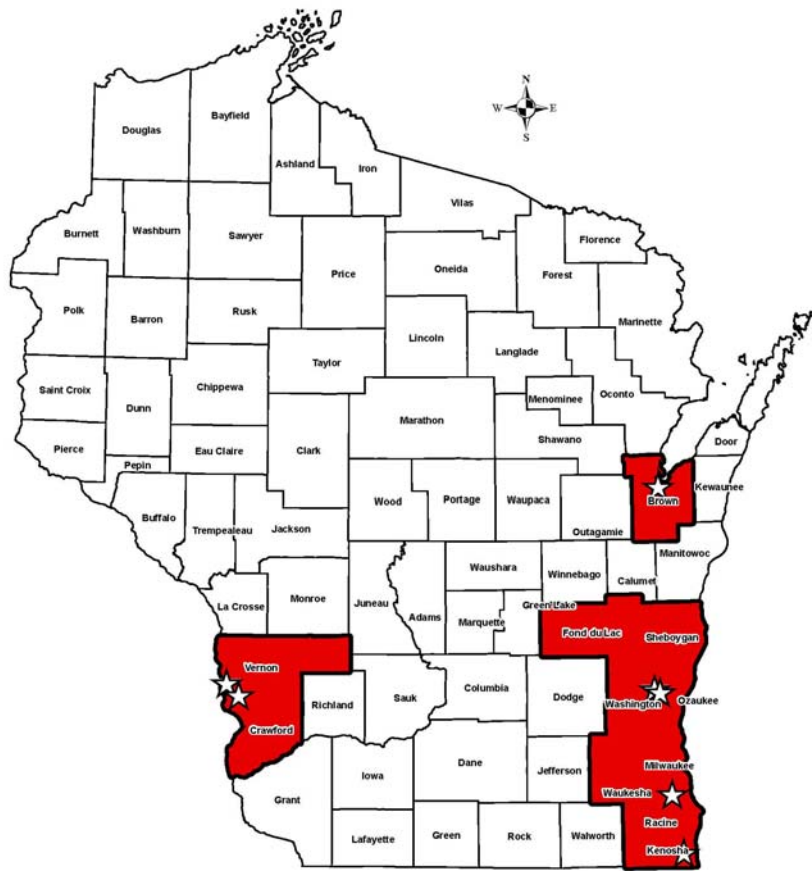

# Firewood Quarantines in Wisconsin

Counties Quarantined  
For Emerald Ash Borer

**Brown, Crawford  
Fond du Lac, Kenosha  
Milwaukee, Ozaukee  
Racine, Sheboygan  
Vernon, Washington  
Waukesha**

Do Not Move Firewood  
or Other Ash Products  
From These Counties

## Questions?

**Ask property staff or call 1-877-303-WOOD.**

**Please don't move firewood. Buy it where you use it.**

Many counties and campgrounds restrict firewood to protect their properties. Call your destination for details or better yet, leave the firewood at home. Buy it where you'll use it instead.

Hardwood firewood that was harvested, purchased or stored in a quarantine county may not leave the area unless certified by WI DATCP (certification for manufacturers only).

To legally transport firewood **THROUGH** the quarantine area, do not stop in the area unless you need to refuel your vehicle.